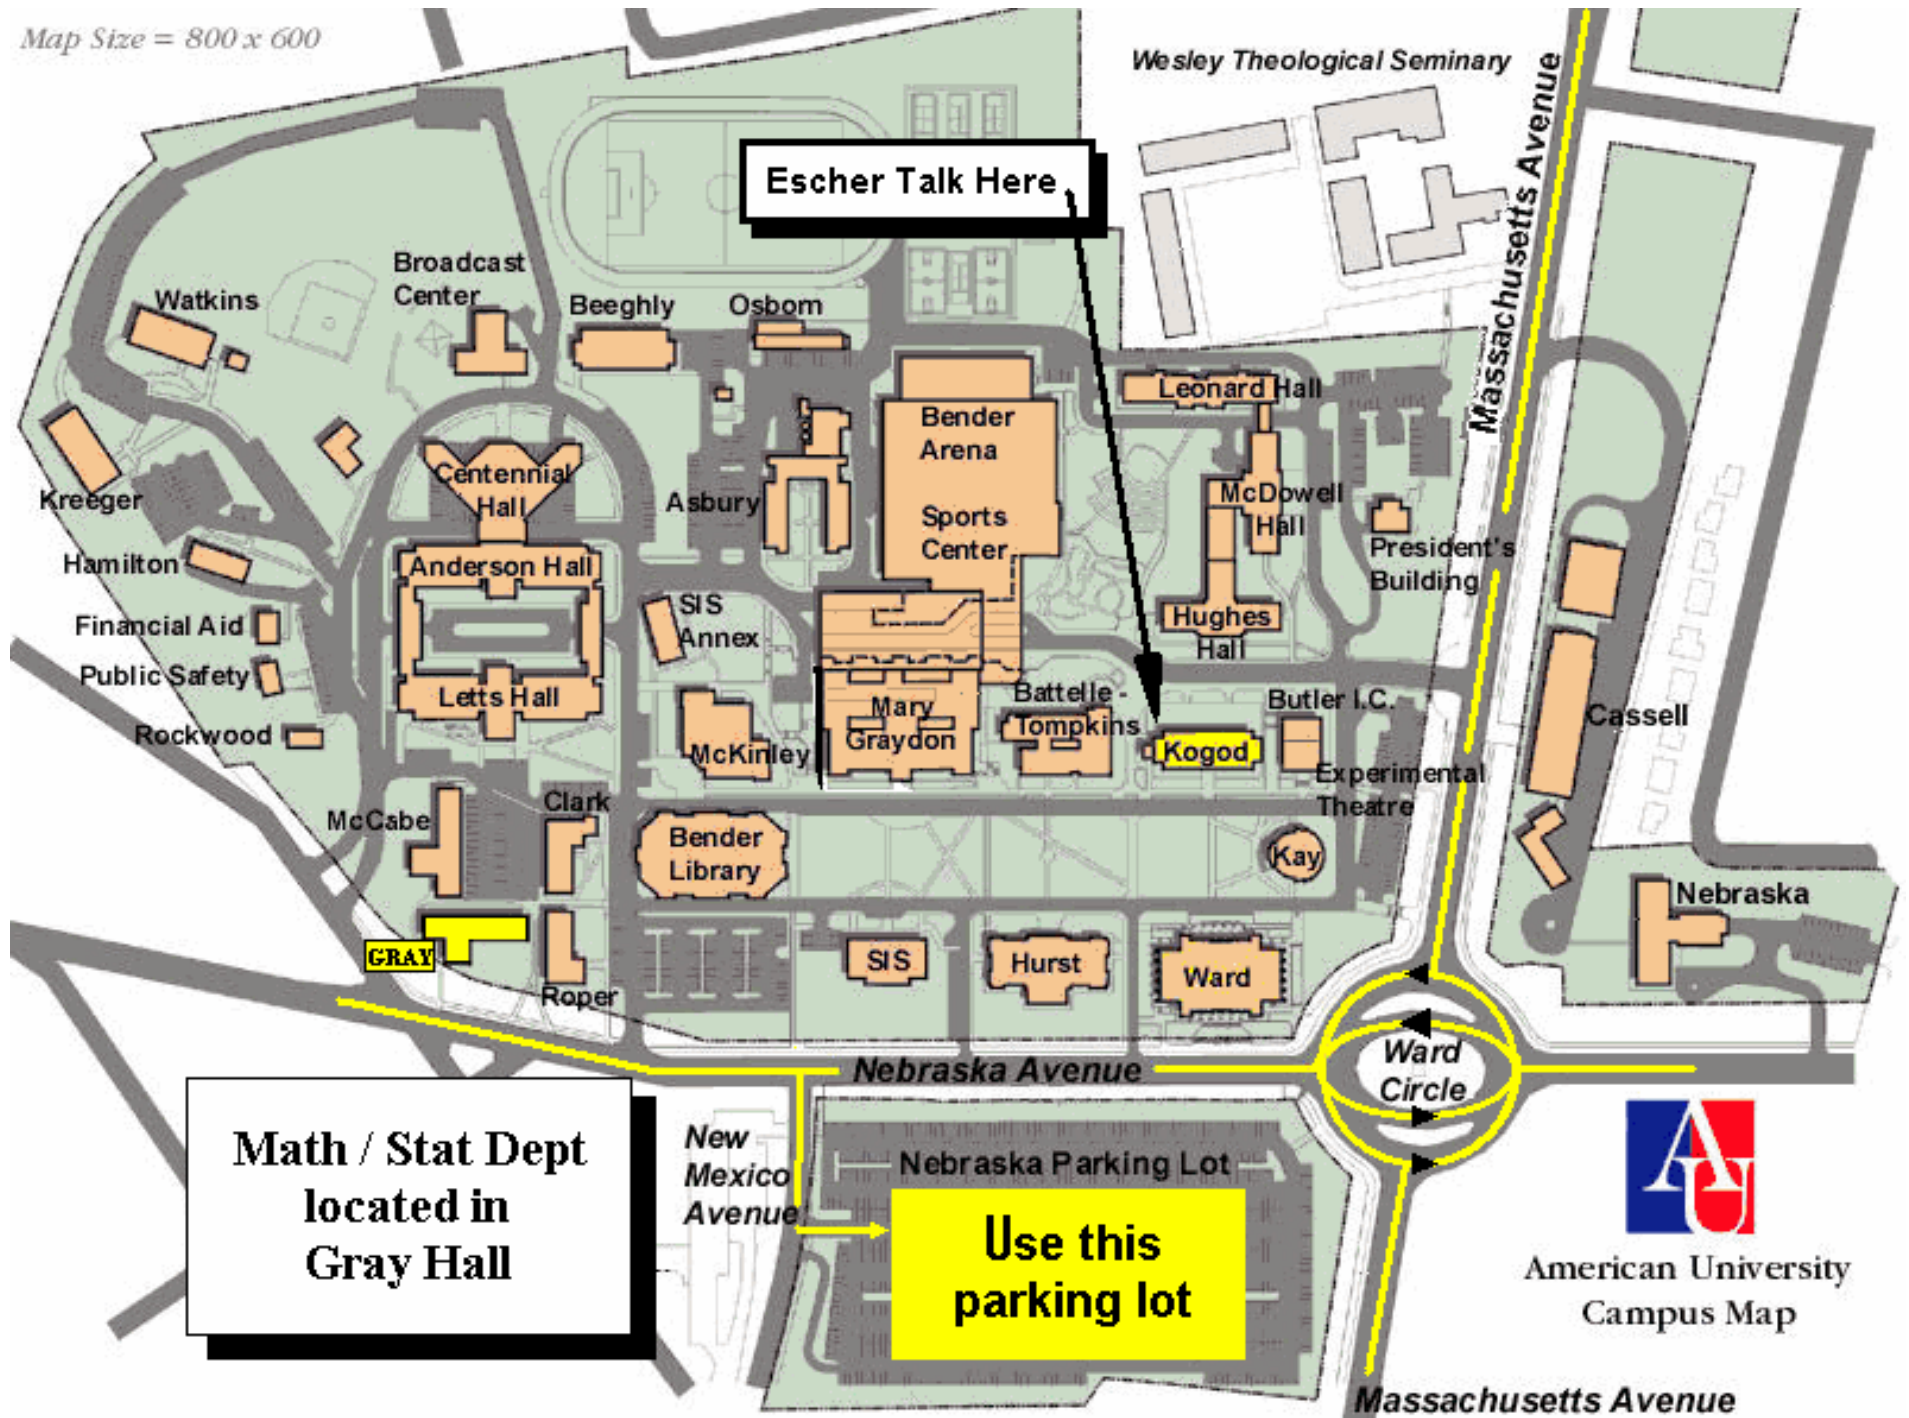

Map Size = 800 x 600

American University  
Campus Map