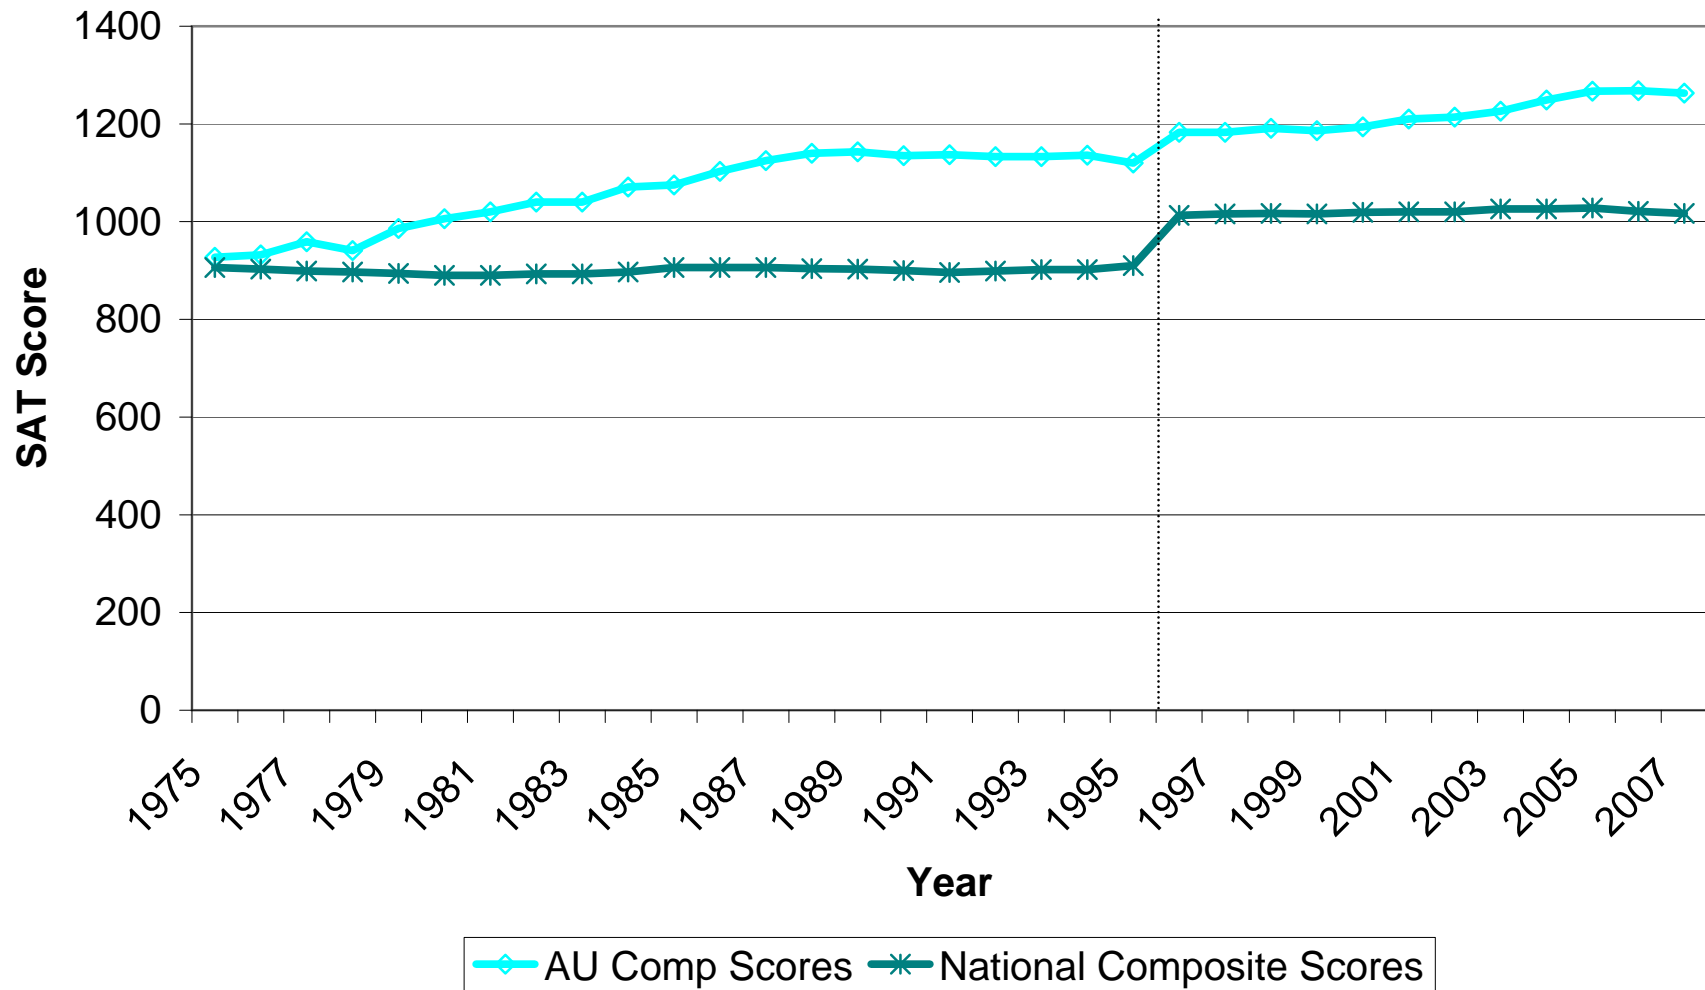

Charts and Graphs

Academic Data Reference Book
2007-08

Office of Institutional Research & Assessment

Total University Enrollment
Fall 1995-2007
Undergraduate: Degree-seeking

**Total University Enrollment
Fall 1995-2007
Graduates: Degree-seeking**

**Top 10 Majors: Undergraduates, Master's, and Doctorate
Fall 2007**

UNDERGRADUATE		MASTERS		DOCTORATE	
MAJOR	Total	MAJOR	Total	MAJOR	Total
International Studies	1,469	International Affairs	423	Economics	85
Business Administration	804	Business Administration	252	Anthropology	66
Political Science	678	Teaching	226	Psychology	64
Journalism	256	Public Administration	169	History	62
Public Communication	227	International Peace and Conflict Resolution	134	International Relations	51
CLEG	198	Public Policy	114	Sociology	31
Psychology	189	Public Communication	98	Public Administration	30
History	170	Taxation	86	Political Science	25
Visual Media	139	Journalism and Public Affairs	82	Education	23
Law and Society	123	International Development	82	Justice, Law and Society	21

Undergraduate Students by Region Fall 2008

US Overseas: .65%
International: 6.0%

International Students by Region

Fall 2007

Top 5 Countries by Degree Level

Undergraduate		Masters		Doctoral		Law	
Japan	48	India	24	Korea, Republic of	10	Korea, Republic of	19
Korea, Republic of	37	China	21	Turkey	5	France	10
Kazakhstan	15	Japan	19	Bulgaria	5	China	9
China	14	Korea, Republic of	16	Japan	4	Canada	8
Colombia	14	Saudi Arabia	12	Canada	4	Taiwan, Republic of China	8

American University and National Average SAT Score Fall 1975-2007

American University and National Average SAT Score Fall 1975-2007 Quantative

American University and National Average SAT Score Fall 1975-2007 Verbal