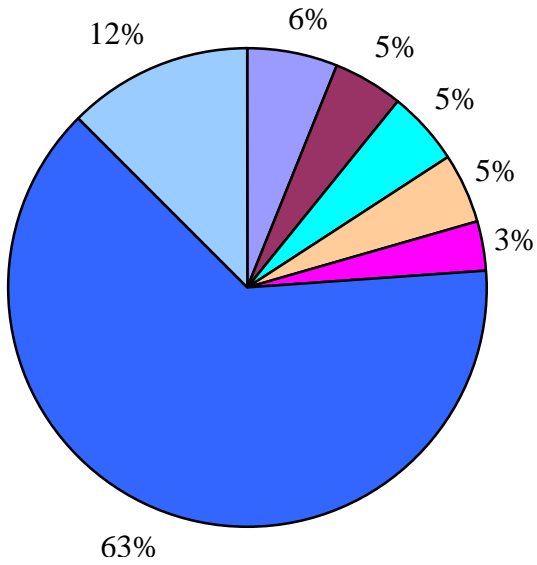

Enrollment Distribution By Ethnic Group Fall 2007

Undergraduates