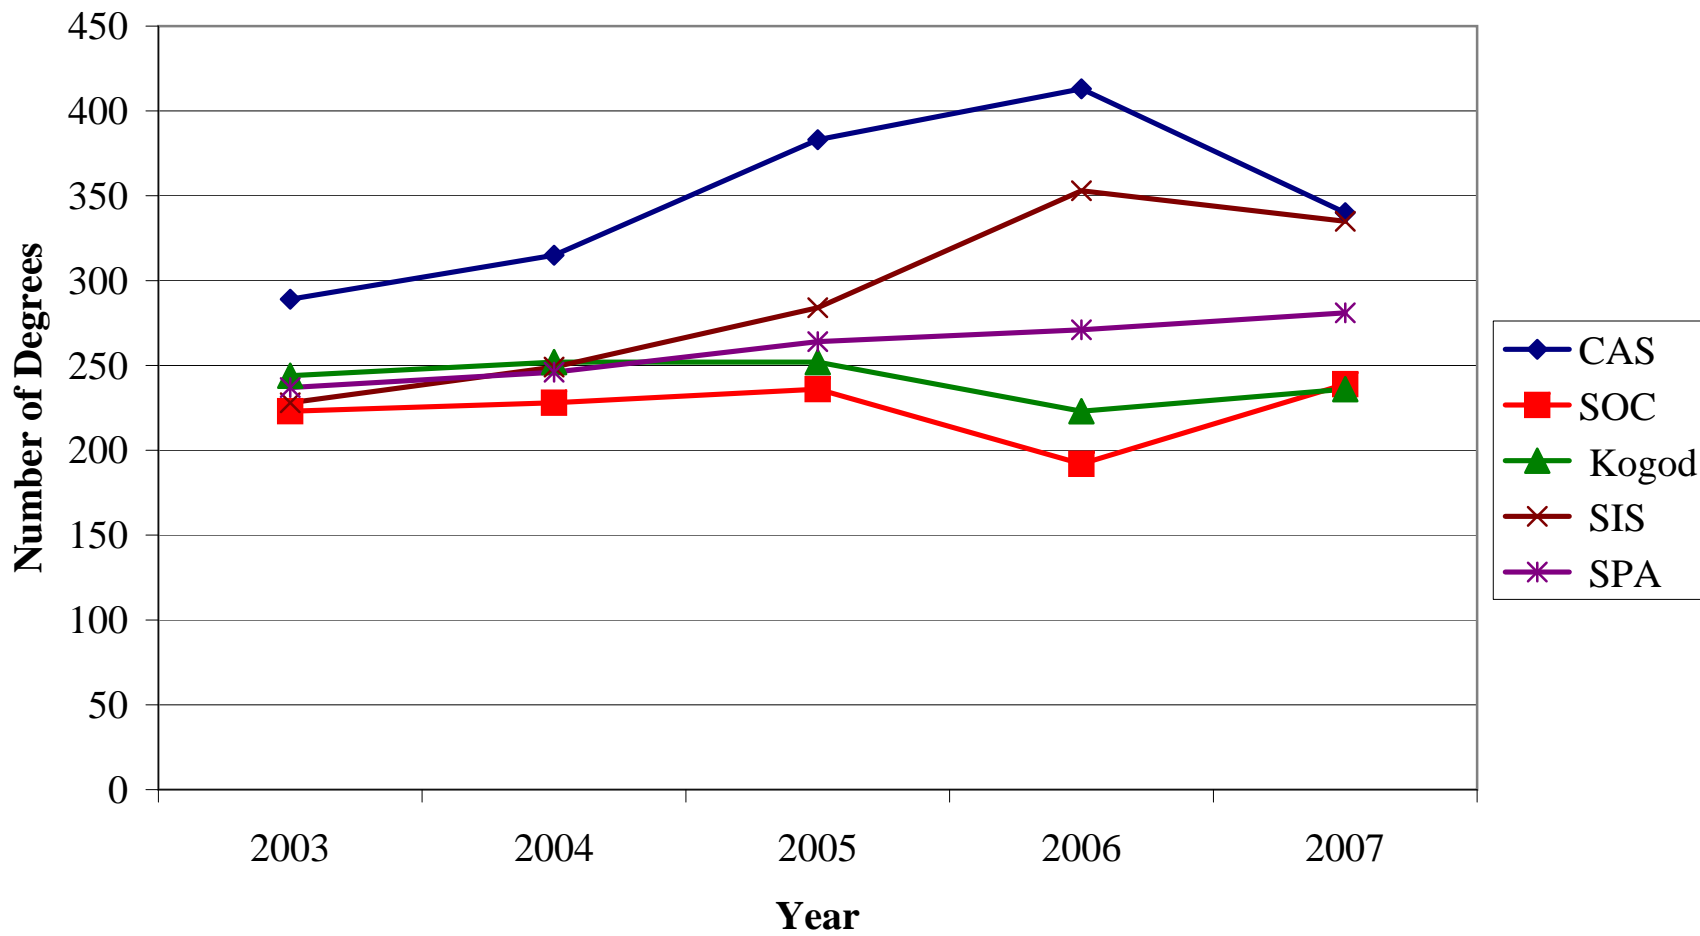

Undergraduduate Degrees Conferred By School/College 2003-2007