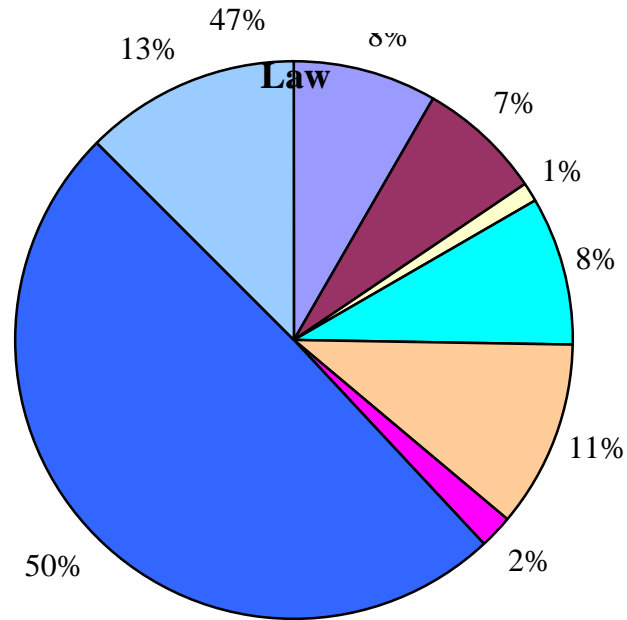

Undergraduate Students by Region Fall 2008

US Overseas: .65%
International: 6.0%

International Students by Region

Fall 2007

Top 5 Countries by Degree Level

Undergraduate		Masters		Doctoral		Law	
Japan	48	India	24	Korea, Republic of	10	Korea, Republic of	19
Korea, Republic of	37	China	21	Turkey	5	France	10
Kazakhstan	15	Japan	19	Bulgaria	5	China	9
China	14	Korea, Republic of	16	Japan	4	Canada	8
Colombia	14	Saudi Arabia	12	Canada	4	Taiwan, Republic of China	8

**Top Five Majors: International Students
Fall 2007**

UNDERGRADUATE

MAJOR	Total
Business Administration	121
International Studies	93
Economics	19
Psychology	12
Political Science	12

MASTER'S

MAJOR	Total
Business Administration	45
International Affairs	37
International Development	17
Journalism & Public Affairs	14
International Service	13

Enrollment Distribution By Ethnic Group Fall 2007

Undergraduates

Master's

Doctoral

Law

**Average High School Rank
Incoming Freshmen
Fall 1995-2007**

**Average High School GPA
Incoming Freshmen
Fall 1995-2007**