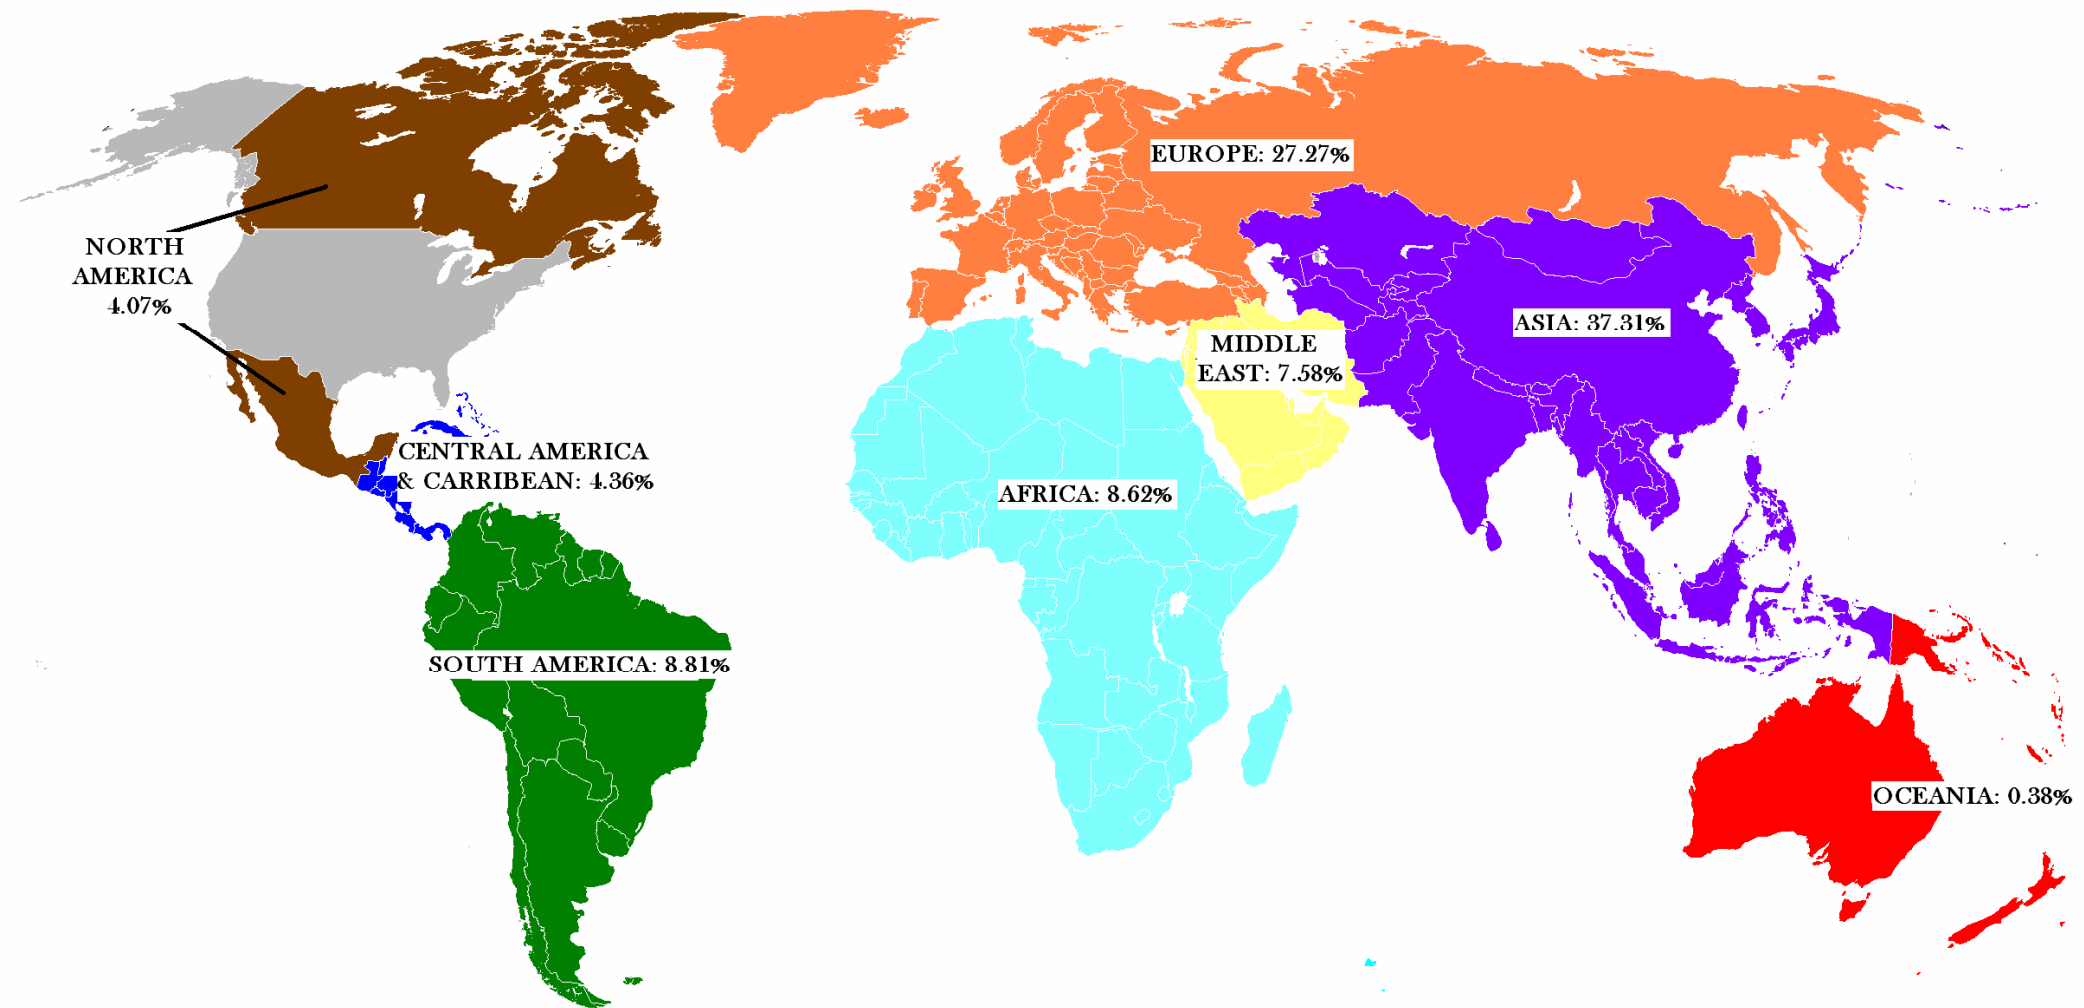

**Top 10 Majors: Undergraduates, Master's, and Doctorate
Fall 2007**

UNDERGRADUATE		MASTERS		DOCTORATE	
MAJOR	Total	MAJOR	Total	MAJOR	Total
International Studies	1,469	International Affairs	423	Economics	85
Business Administration	804	Business Administration	252	Anthropology	66
Political Science	678	Teaching	226	Psychology	64
Journalism	256	Public Administration	169	History	62
Public Communication	227	International Peace and Conflict Resolution	134	International Relations	51
CLEG	198	Public Policy	114	Sociology	31
Psychology	189	Public Communication	98	Public Administration	30
History	170	Taxation	86	Political Science	25
Visual Media	139	Journalism and Public Affairs	82	Education	23
Law and Society	123	International Development	82	Justice, Law and Society	21

Undergraduate Students by Region Fall 2008

US Overseas: .65%
International: 6.0%

International Students by Region

Fall 2007

Top 5 Countries by Degree Level

Undergraduate		Masters		Doctoral		Law	
Japan	48	India	24	Korea, Republic of	10	Korea, Republic of	19
Korea, Republic of	37	China	21	Turkey	5	France	10
Kazakhstan	15	Japan	19	Bulgaria	5	China	9
China	14	Korea, Republic of	16	Japan	4	Canada	8
Colombia	14	Saudi Arabia	12	Canada	4	Taiwan, Republic of China	8