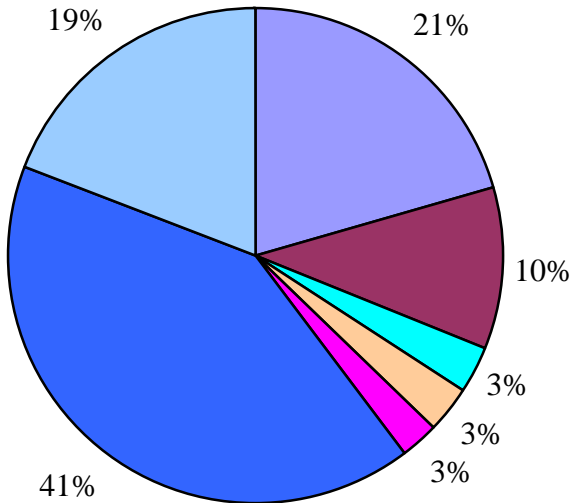

Undergraduate Students by Region Fall 2008

US Overseas: .65%
International: 6.0%

International Students by Region

Fall 2007

Top 5 Countries by Degree Level

Undergraduate		Masters		Doctoral		Law	
Japan	48	India	24	Korea, Republic of	10	Korea, Republic of	19
Korea, Republic of	37	China	21	Turkey	5	France	10
Kazakhstan	15	Japan	19	Bulgaria	5	China	9
China	14	Korea, Republic of	16	Japan	4	Canada	8
Colombia	14	Saudi Arabia	12	Canada	4	Taiwan, Republic of China	8

**Top Five Majors: International Students
Fall 2007**

UNDERGRADUATE

MAJOR	Total
Business Administration	121
International Studies	93
Economics	19
Psychology	12
Political Science	12

MASTER'S

MAJOR	Total
Business Administration	45
International Affairs	37
International Development	17
Journalism & Public Affairs	14
International Service	13

Enrollment Distribution By Ethnic Group Fall 2007

Undergraduates

Master's

Doctoral

Law

**Average High School Rank
Incoming Freshmen
Fall 1995-2007**

**Average High School GPA
Incoming Freshmen
Fall 1995-2007**