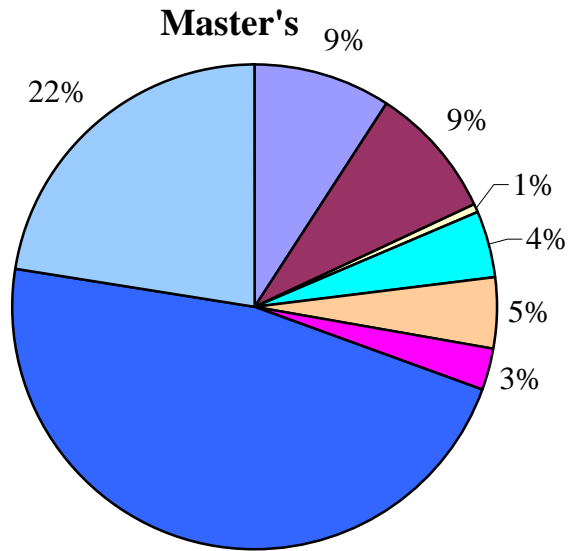

Undergraduate Students by Region Fall 2008

US Overseas: .65%
International: 6.0%

International Students by Region

Fall 2007

Top 5 Countries by Degree Level

Undergraduate		Masters		Doctoral		Law	
Japan	48	India	24	Korea, Republic of	10	Korea, Republic of	19
Korea, Republic of	37	China	21	Turkey	5	France	10
Kazakhstan	15	Japan	19	Bulgaria	5	China	9
China	14	Korea, Republic of	16	Japan	4	Canada	8
Colombia	14	Saudi Arabia	12	Canada	4	Taiwan, Republic of China	8

**Top Five Majors: International Students
Fall 2007**

UNDERGRADUATE

MAJOR	Total
Business Administration	121
International Studies	93
Economics	19
Psychology	12
Political Science	12

MASTER'S

MAJOR	Total
Business Administration	45
International Affairs	37
International Development	17
Journalism & Public Affairs	14
International Service	13

Enrollment Distribution By Ethnic Group Fall 2007

Undergraduates

Master's

Doctoral

Law

**Average High School Rank
Incoming Freshmen
Fall 1995-2007**

**Average High School GPA
Incoming Freshmen
Fall 1995-2007**