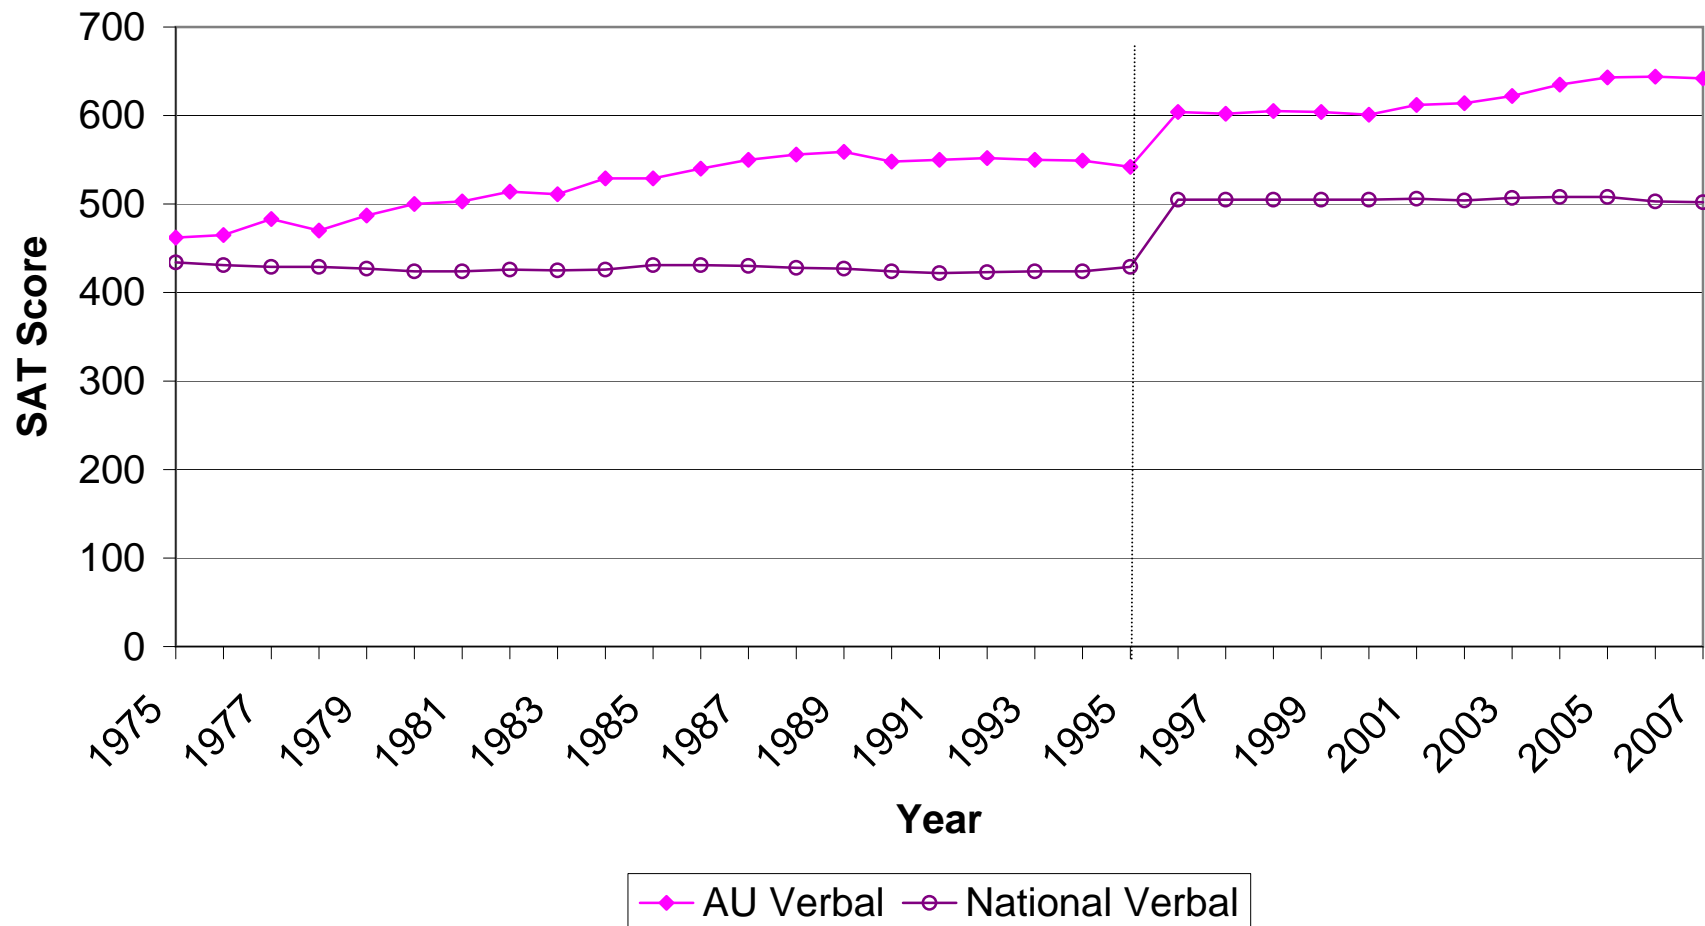

American University and National Average SAT Score Fall 1975-2007 Verbal